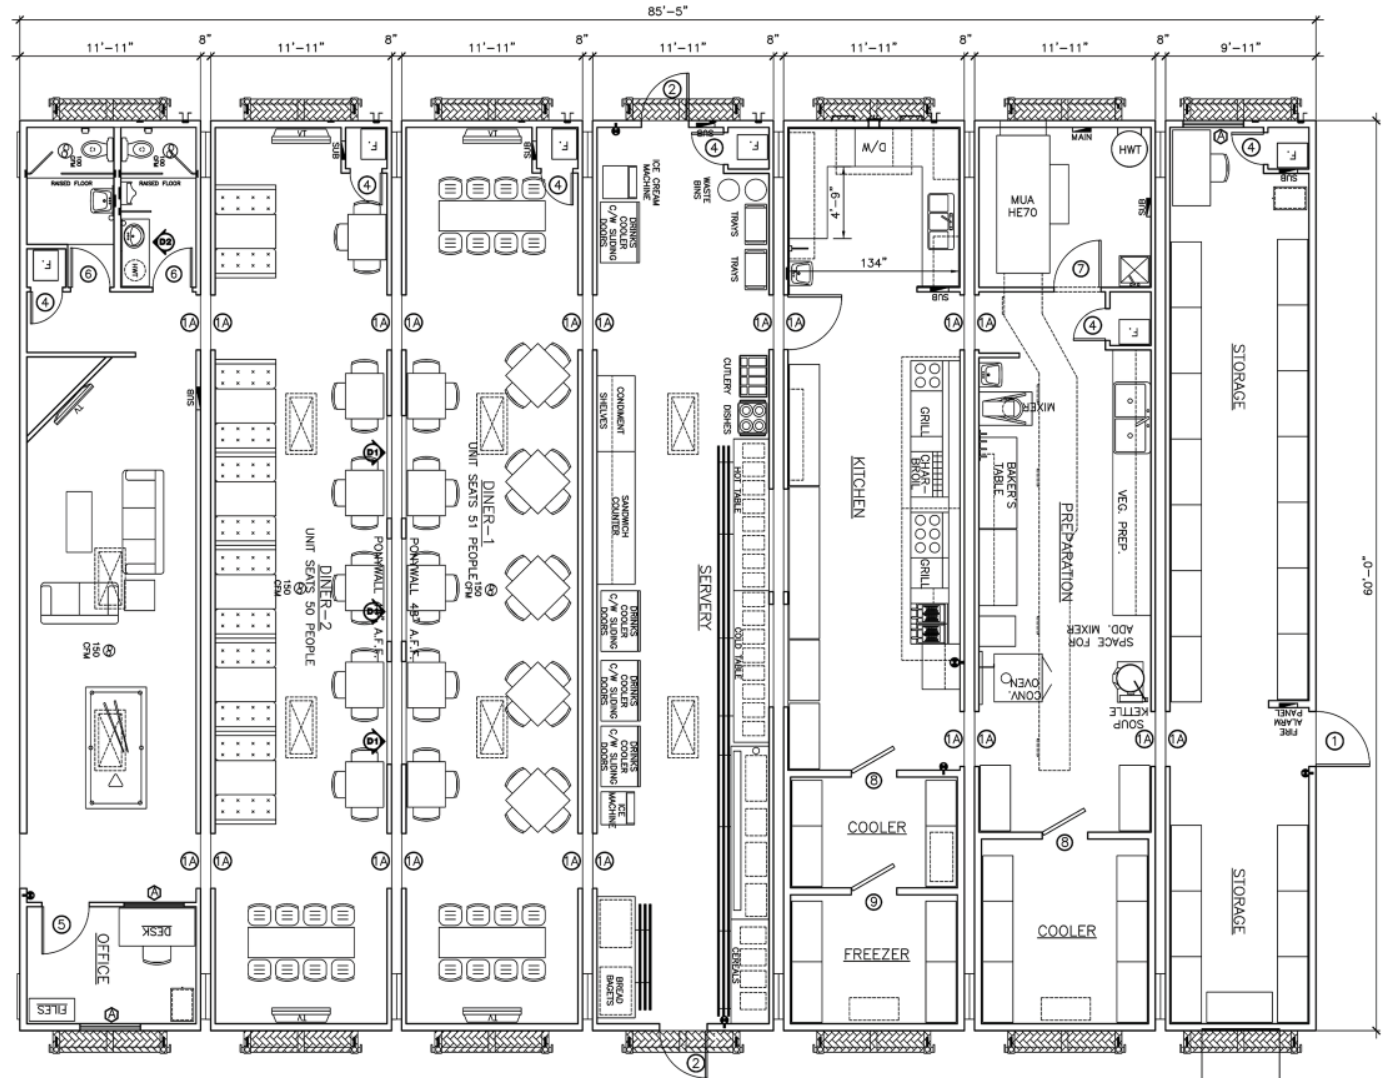

Safety First
Quality Always

Your Complete Remote
Camp & Catering
Full Service Solution

ROYAL CAMP
SERVICES LTD.

KITCHEN UNITS | KITCHEN/DINER UNITS

KITCHEN /DINER UNITS

Features:

- › ROYAL CAMP SERVICES LTD. carries a broad range of Kitchen Diner units from a single unit up to 16 units
- › Food production and food storage capacity to serve up to 500+ people
- › Walk-in coolers & freezers
- › Male / female washrooms
- › Office space
- › Satellite TV in recreation area & diner area