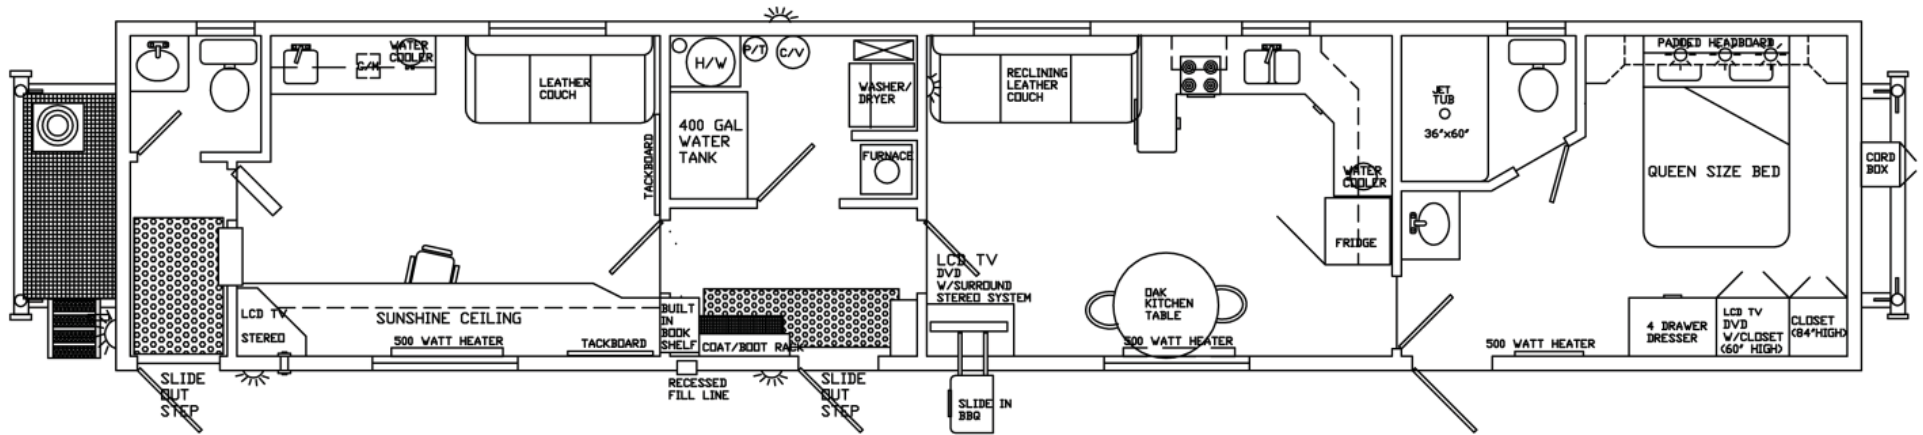

12 x 60 Executive Super Single

ROYAL CAMP SERVICES LTD.

will custom design and build camp
accommodation units to meet
our client's requirements.

Committed to Excellence