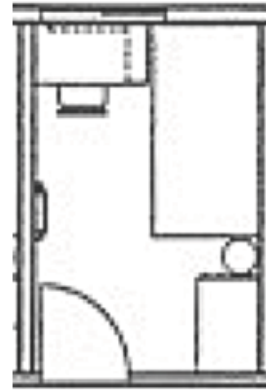

Safety First
Quality Always

Your Complete Remote
Camp & Catering
Full Service Solution

ROYAL CAMP
SERVICES LTD.

DORMITORY UNITS |

**49 PERSON
SKIDDED**

49 PERSON SKIDDED Features:

- › 49 private rooms
 - › Satellite TV
 - › Lockable Storage
 - › Air conditioned
- › Private and semi-private washrooms
- › Laundry facilities