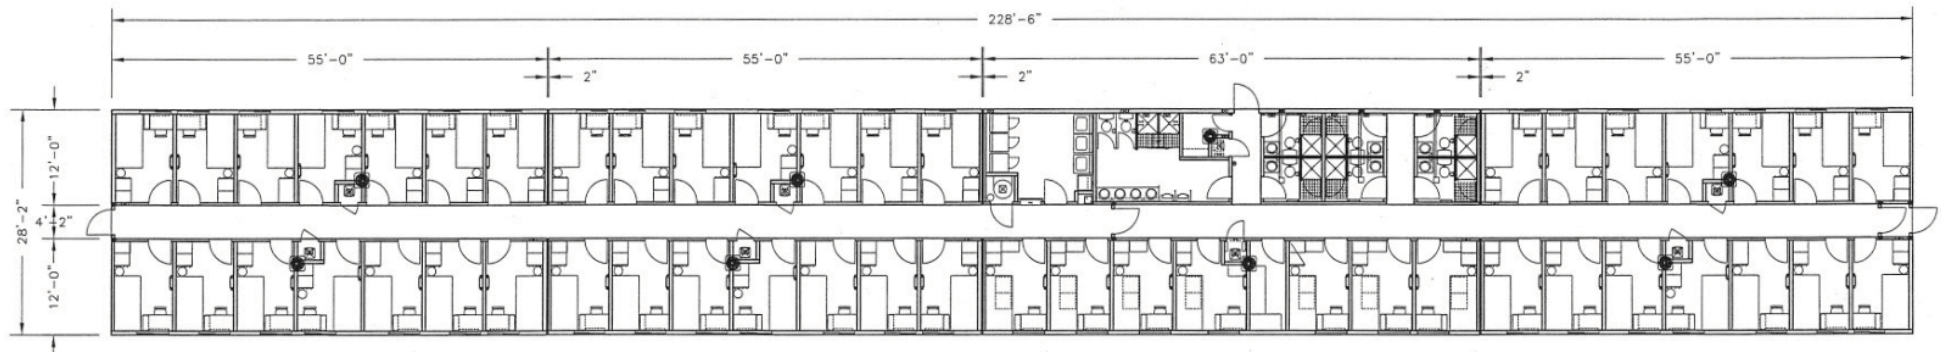

Safety First
Quality Always

Your Complete Remote
Camp & Catering
Full Service Solution

ROYAL CAMP
SERVICES LTD.

DORMITORY UNITS |

**49 PERSON
SKIDDED**

49 PERSON SKIDDED Features:

- › 49 private rooms
 - › Satellite TV
 - › Lockable Storage
 - › Air conditioned
- › Private and semi-private washrooms
- › Laundry facilities