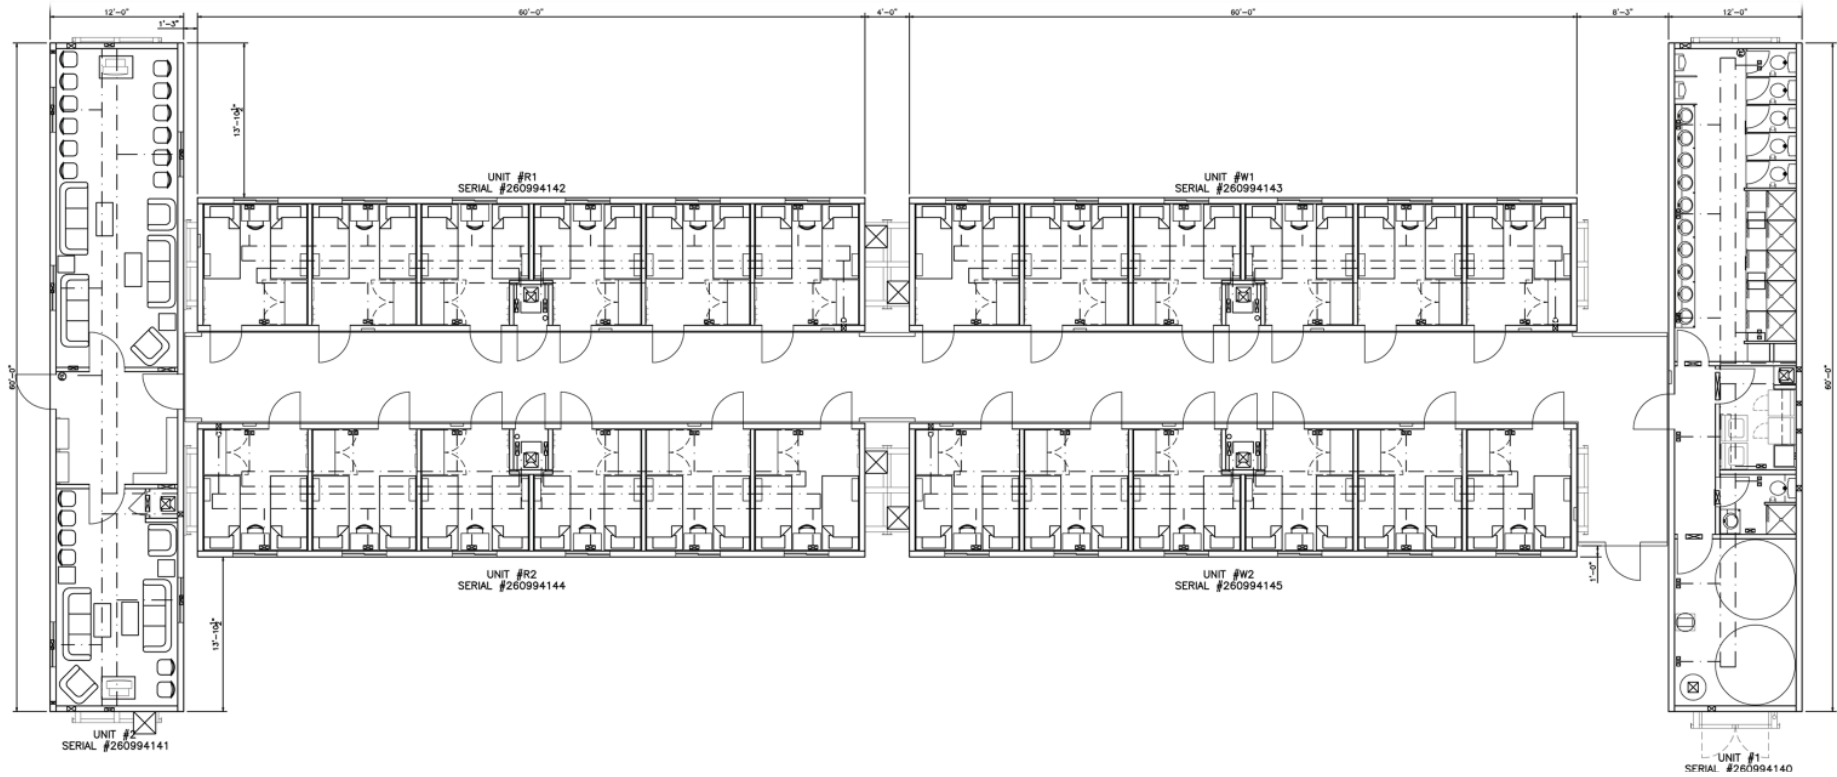

Safety First
Quality Always

Your Complete Remote
Camp & Catering
Full Service Solution

ROYAL CAMP
SERVICES LTD.

DORMITORY UNITS

**48 PERSON
H-POD SKIDDED**

48 PERSON H-POD SKIDDED Features:

- › Heavy duty skidded unit
- › Air conditioning
- › Two recreation rooms
- › 24 shared rooms to accommodate 48 people
- › Male/female washrooms
- › Lockable storage