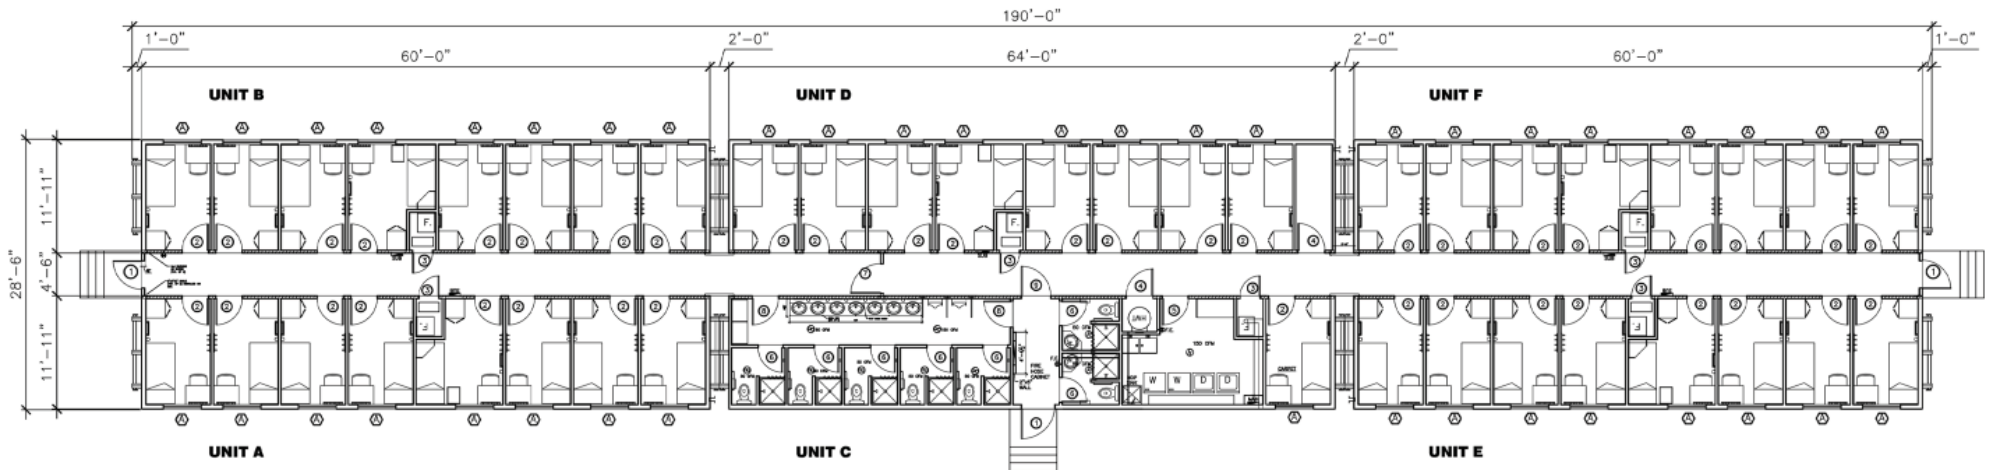

Safety First
Quality Always

Your Complete Remote
Camp & Catering
Full Service Solution

ROYAL CAMP
SERVICES LTD.

DORMITORY UNITS

41 PERSON SKIDDED

41 PERSON SKIDDED Features:

- › 41 private rooms
- › Satellite TV
- › Grouped washrooms
- › Laundry facility
- › Lockable Storage
- › Air conditioned