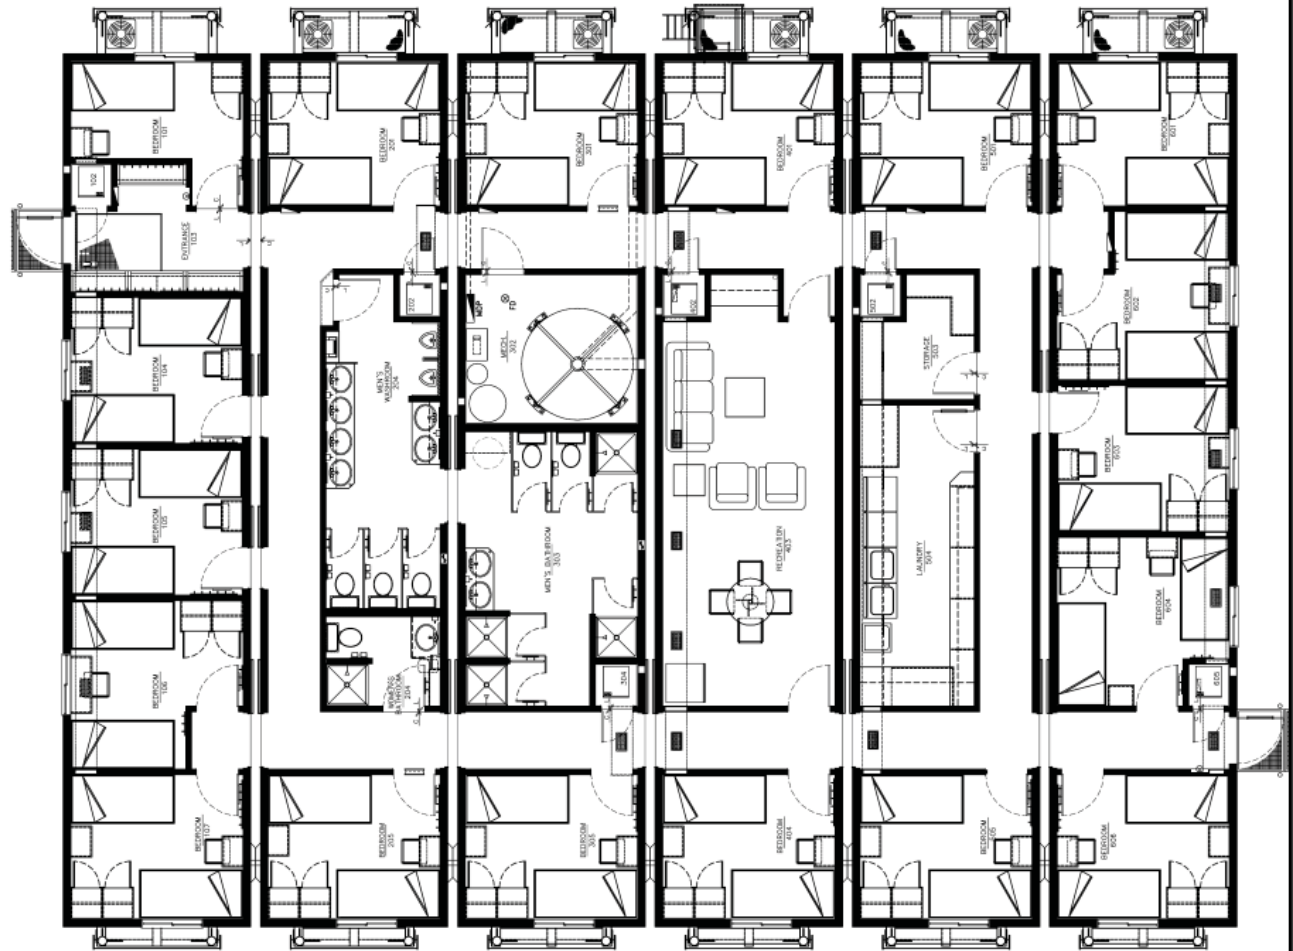

Safety First
Quality Always

Your Complete Remote
Camp & Catering
Full Service Solution

ROYAL CAMP
SERVICES LTD.

DORMITORY UNITS

**35 PERSON 6 UNIT
SLEEPING POD**

35 PERSON 6 UNIT SLEEPING POD Features:

- › 35 Beds Double Rooms
- › Satellite TV
- › Laundry facility
- › Lockable storage
- › Air Conditioned
- › Cost effective - quick set up