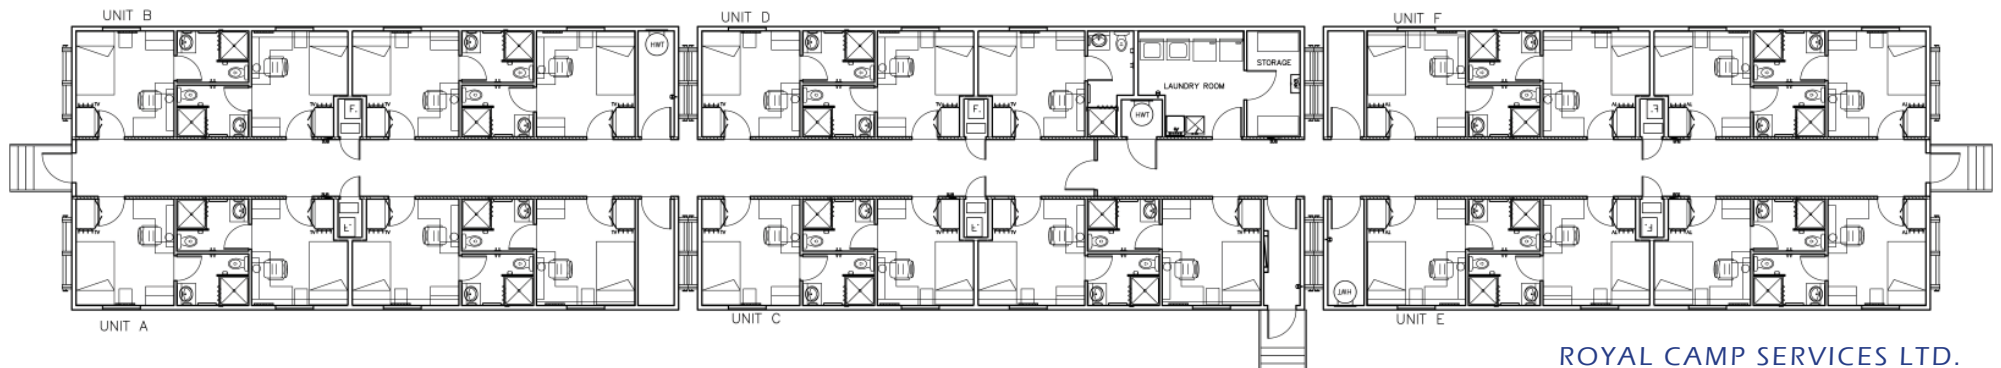

Safety First
Quality Always

Your Complete Remote
Camp & Catering
Full Service Solution

ROYAL CAMP
SERVICES LTD.

DORMITORY UNITS

23 PERSON SKIDDED

23 PERSON SKIDDED Features:

- › 23 private rooms
- › Satellite TV
- › Private washroom in each room
- › Laundry facility
- › Lockable Storage
- › Air conditioned
- › Spacious workstation with overhead bookshelf