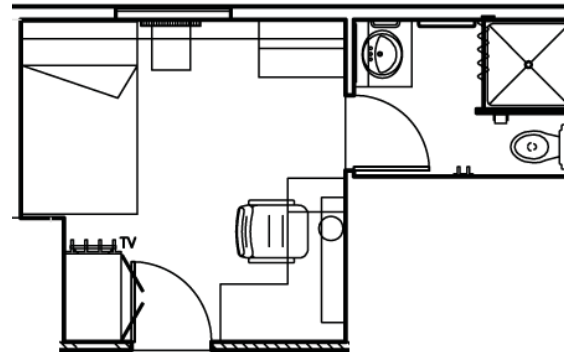

Safety First
Quality Always

Your Complete Remote
Camp & Catering
Full Service Solution

ROYAL CAMP
SERVICES LTD.

DORMITORY UNITS

23 PERSON SKIDDED

23 PERSON SKIDDED Features:

- › 23 private rooms
- › Satellite TV
- › Private washroom in each room
- › Laundry facility
- › Lockable Storage
- › Air conditioned
- › Spacious workstation with overhead bookshelf